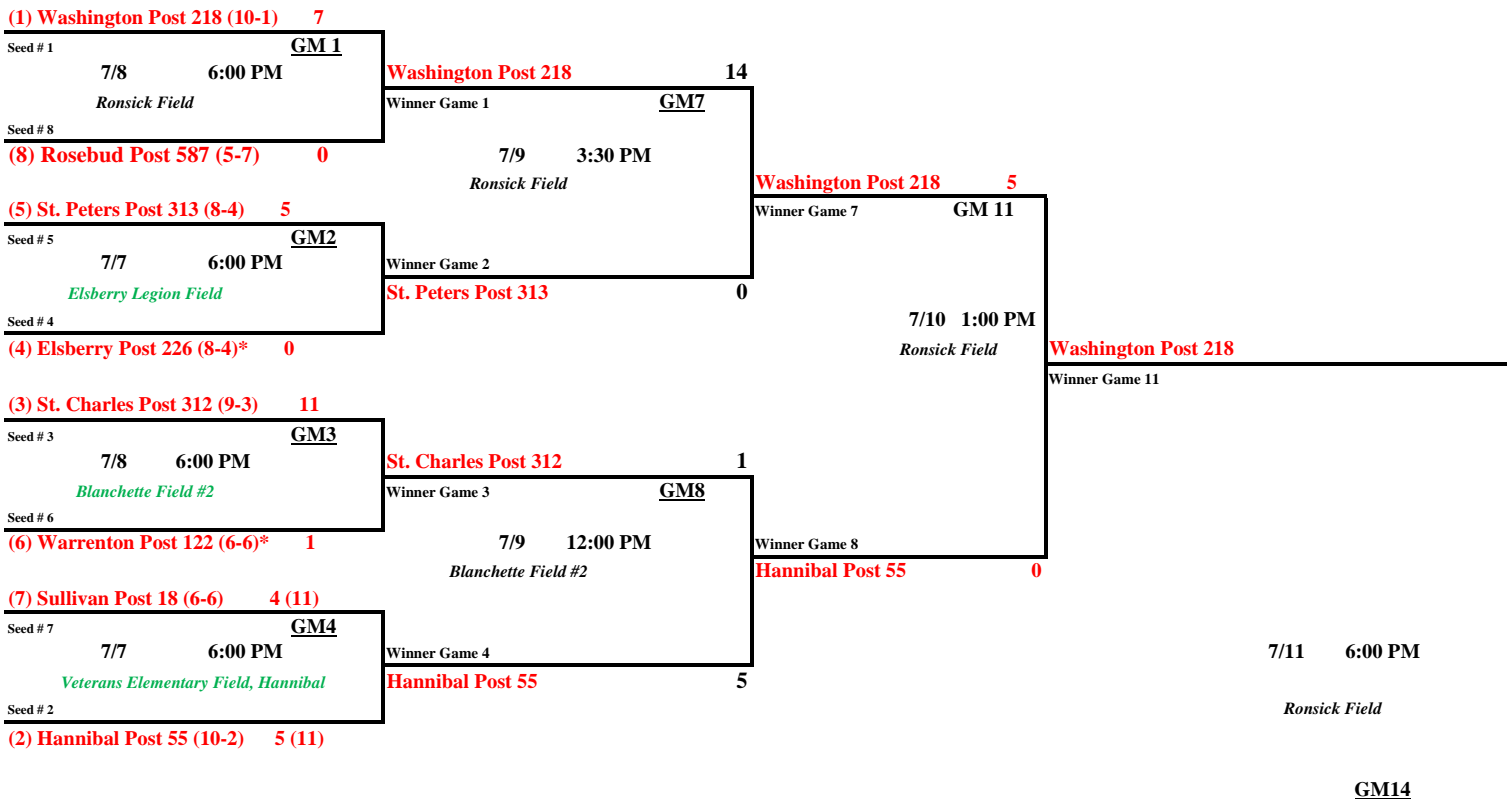

## 2016 American Legion 9th District A Tournament

### Winners Bracket

### Losers Bracket

American Legion pitching rules apply: No pitcher may pitch more than 10 innings during any consecutive 3 day period.  
 Courtesy runner for pitcher & catcher; High School DH Rule; Re-Entry for Starters; NCAA Slide Rule; One visit to mound per inning