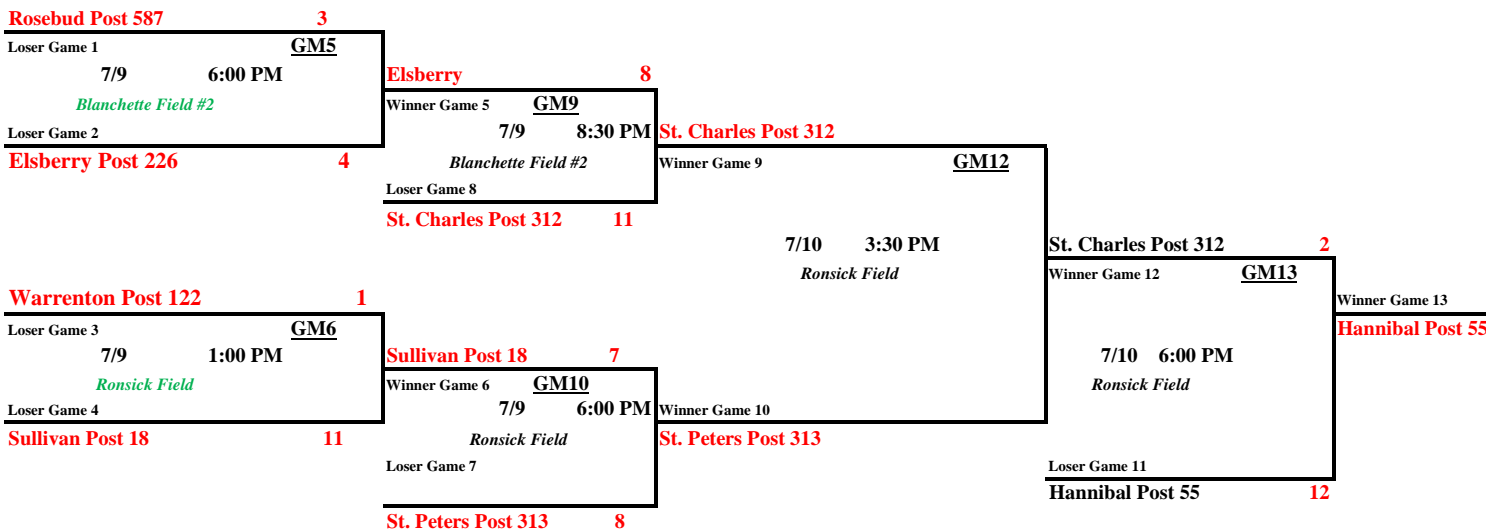

## 2016 American Legion 9th District A Tournament

### Winners Bracket

### Losers Bracket

American Legion pitching rules apply: No pitcher may pitch more than 10 innings during any consecutive 3 day period.  
 Courtesy runner for pitcher & catcher; High School DH Rule; Re-Entry for Starters; NCAA Slide Rule; One visit to mound per inning